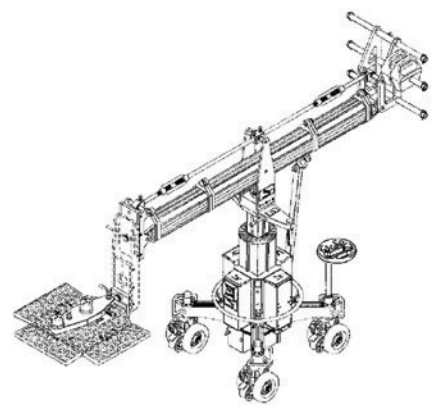

Remote version

Standard version

Long version

Ulti-head

Track:	upto 48ft or 14.6 m
Lift:	Max 9ft 6 or 2.89 m
Rotate:	360 degrees
Pan:	360 degrees
Tilt:	360 degrees
Roll:	360 degrees
Zoom	Focus Camera

Standard version

- Track: upto 48ft or 14.6 m
- Lift: Max 8ft or 2.43 m
- Rotate: 360 degrees
- Pan: 360 degrees
- Tilt: 360 degrees
- Zoom Focus Camera

Tracker 1

Tracker 1:	8ft 3 or 2.5 m	Pan:	360 degrees
Tracker 2:	4ft 1 or 1.25 m	Tilt:	360 degrees
Track 3:	16ft 5 or 5 m	Zoom	Focus Camera

## Manual dolly

Track: 2x 4ft 11 or 1.5 m

Lift max: 5ft 5 or 1.75 m

Lift min: 2ft 10 or 0.85 m

Pan: 360 degrees

## Crank arm

Arm: 3ft 1 or 0.9 m

Offset: 9" or 0.47 m

Lift- tilt: 10" or 0.25 m

Pan: 160 degrees

3 1/8 " screw