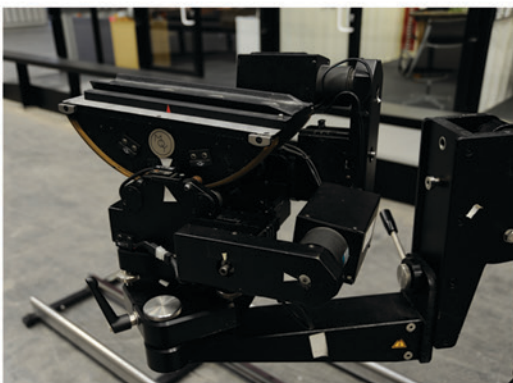

Remote version

Standard version

Long version

Ulti-head

Track:	upto 48ft or 14.6 m
Lift:	Max 9ft 6 or 2.89 m
Rotate:	360 degrees
Pan:	360 degrees
Tilt:	360 degrees
Roll:	360 degrees
Zoom	Focus Camera

Standard version

- Track: upto 48ft or 14.6 m
- Lift: Max 8ft or 2.43 m
- Rotate: 360 degrees
- Pan: 360 degrees
- Tilt: 360 degrees
- Zoom Focus Camera

Tracker 1

Tracker 1:	8ft 3 or 2.5 m	Pan:	360 degrees
Tracker 2:	4ft 1 or 1.25 m	Tilt:	360 degrees
Track 3:	16ft 5 or 5 m	Zoom	Focus Camera

## Manual dolly

Track: 2x 4ft 11 or 1.5 m

Lift max: 5ft 5 or 1.75 m

Lift min: 2ft 10 or 0.85 m

Pan: 360 degrees

## Crank arm

Arm: 3ft 1 or 0.9 m

Offset: 9" or 0.47 m

Lift- tilt: 10" or 0.25 m

Pan: 160 degrees

3 1/8 " screw