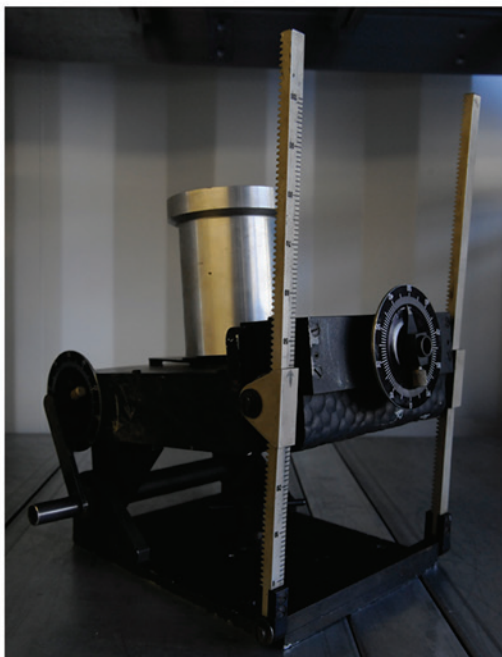

Lift- tilt: 10" or 0.25 m

Pan: 160 degrees

3 1/8 " screw

Tilt head