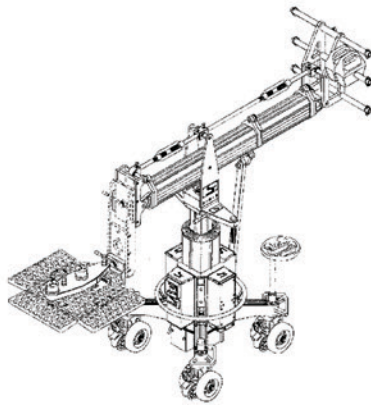

Remote version

Standard version

Long version

Ulti-head

Track:	upto 48ft or 14.6 m
Lift:	Max 9ft 6 or 2.89 m
Rotate:	360 degrees
Pan:	360 degrees
Tilt:	360 degrees
Roll:	360 degrees
Zoom	Focus Camera

Standard version

- Track: upto 48ft or 14.6 m
- Lift: Max 8ft or 2.43 m
- Rotate: 360 degrees
- Pan: 360 degrees
- Tilt: 360 degrees
- Zoom Focus Camera

Tracker 1

Tracker 1:	8ft 3 or 2.5 m	Pan:	360 degrees
Tracker 2:	4ft 1 or 1.25 m	Tilt:	360 degrees
Track 3:	16ft 5 or 5 m	Zoom	Focus Camera

## Manual dolly

Track: 2x 4ft 11 or 1.5 m

Lift max: 5ft 5 or 1.75 m

Lift min: 2ft 10 or 0.85 m

Pan: 360 degrees

## Crank arm

Arm: 3ft 1 or 0.9 m

Offset: 9" or 0.47 m

Lift- tilt: 10" or 0.25 m

Pan: 160 degrees

3 1/8 " screw