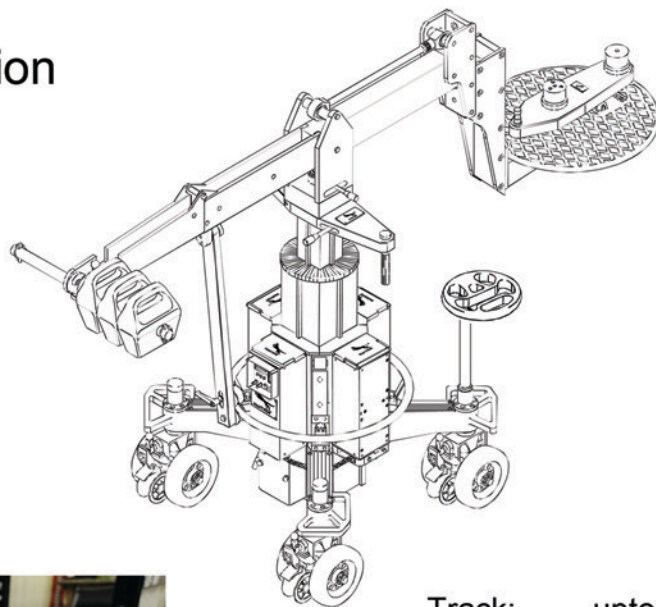

Remote version

Standard version

Long version

Ulti-head

Track:	upto 48ft or 14.6 m
Lift:	Max 9ft 6 or 2.89 m
Rotate:	360 degrees
Pan:	360 degrees
Tilt:	360 degrees
Roll:	360 degrees
Zoom	Focus Camera

Standard version

- Track: upto 48ft or 14.6 m
- Lift: Max 8ft or 2.43 m
- Rotate: 360 degrees
- Pan: 360 degrees
- Tilt: 360 degrees
- Zoom Focus Camera

Tracker 1

Tracker 1:	8ft 3 or 2.5 m	Pan:	360 degrees
Tracker 2:	4ft 1 or 1.25 m	Tilt:	360 degrees
Track 3:	16ft 5 or 5 m	Zoom	Focus Camera

## Manual dolly

Track: 2x 4ft 11 or 1.5 m

Lift max: 5ft 5 or 1.75 m

Lift min: 2ft 10 or 0.85 m

Pan: 360 degrees

## Crank arm

Arm: 3ft 1 or 0.9 m

Offset: 9" or 0.47 m

Lift- tilt: 10" or 0.25 m

Pan: 160 degrees

3 1/8 " screw