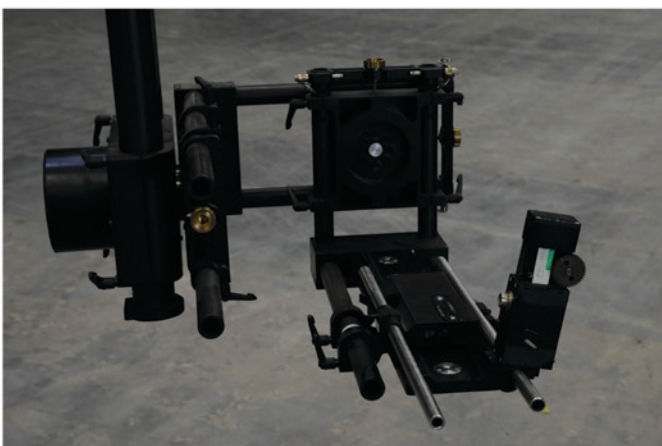

Remote version

Standard version

Long version

Ulti-head

Track:	upto 48ft or 14.6 m
Lift:	Max 9ft 6 or 2.89 m
Rotate:	360 degrees
Pan:	360 degrees
Tilt:	360 degrees
Roll:	360 degrees
Zoom	Focus Camera

Standard version

- Track: upto 48ft or 14.6 m
- Lift: Max 8ft or 2.43 m
- Rotate: 360 degrees
- Pan: 360 degrees
- Tilt: 360 degrees
- Zoom Focus Camera

Tracker 1

Tracker 1:	8ft 3 or 2.5 m	Pan:	360 degrees
Tracker 2:	4ft 1 or 1.25 m	Tilt:	360 degrees
Track 3:	16ft 5 or 5 m	Zoom	Focus Camera

## Manual dolly

Track: 2x 4ft 11 or 1.5 m

Lift max: 5ft 5 or 1.75 m

Lift min: 2ft 10 or 0.85 m

Pan: 360 degrees

## Crank arm

Arm: 3ft 1 or 0.9 m

Offset: 9" or 0.47 m

Lift- tilt: 10" or 0.25 m

Pan: 160 degrees

3 1/8 " screw